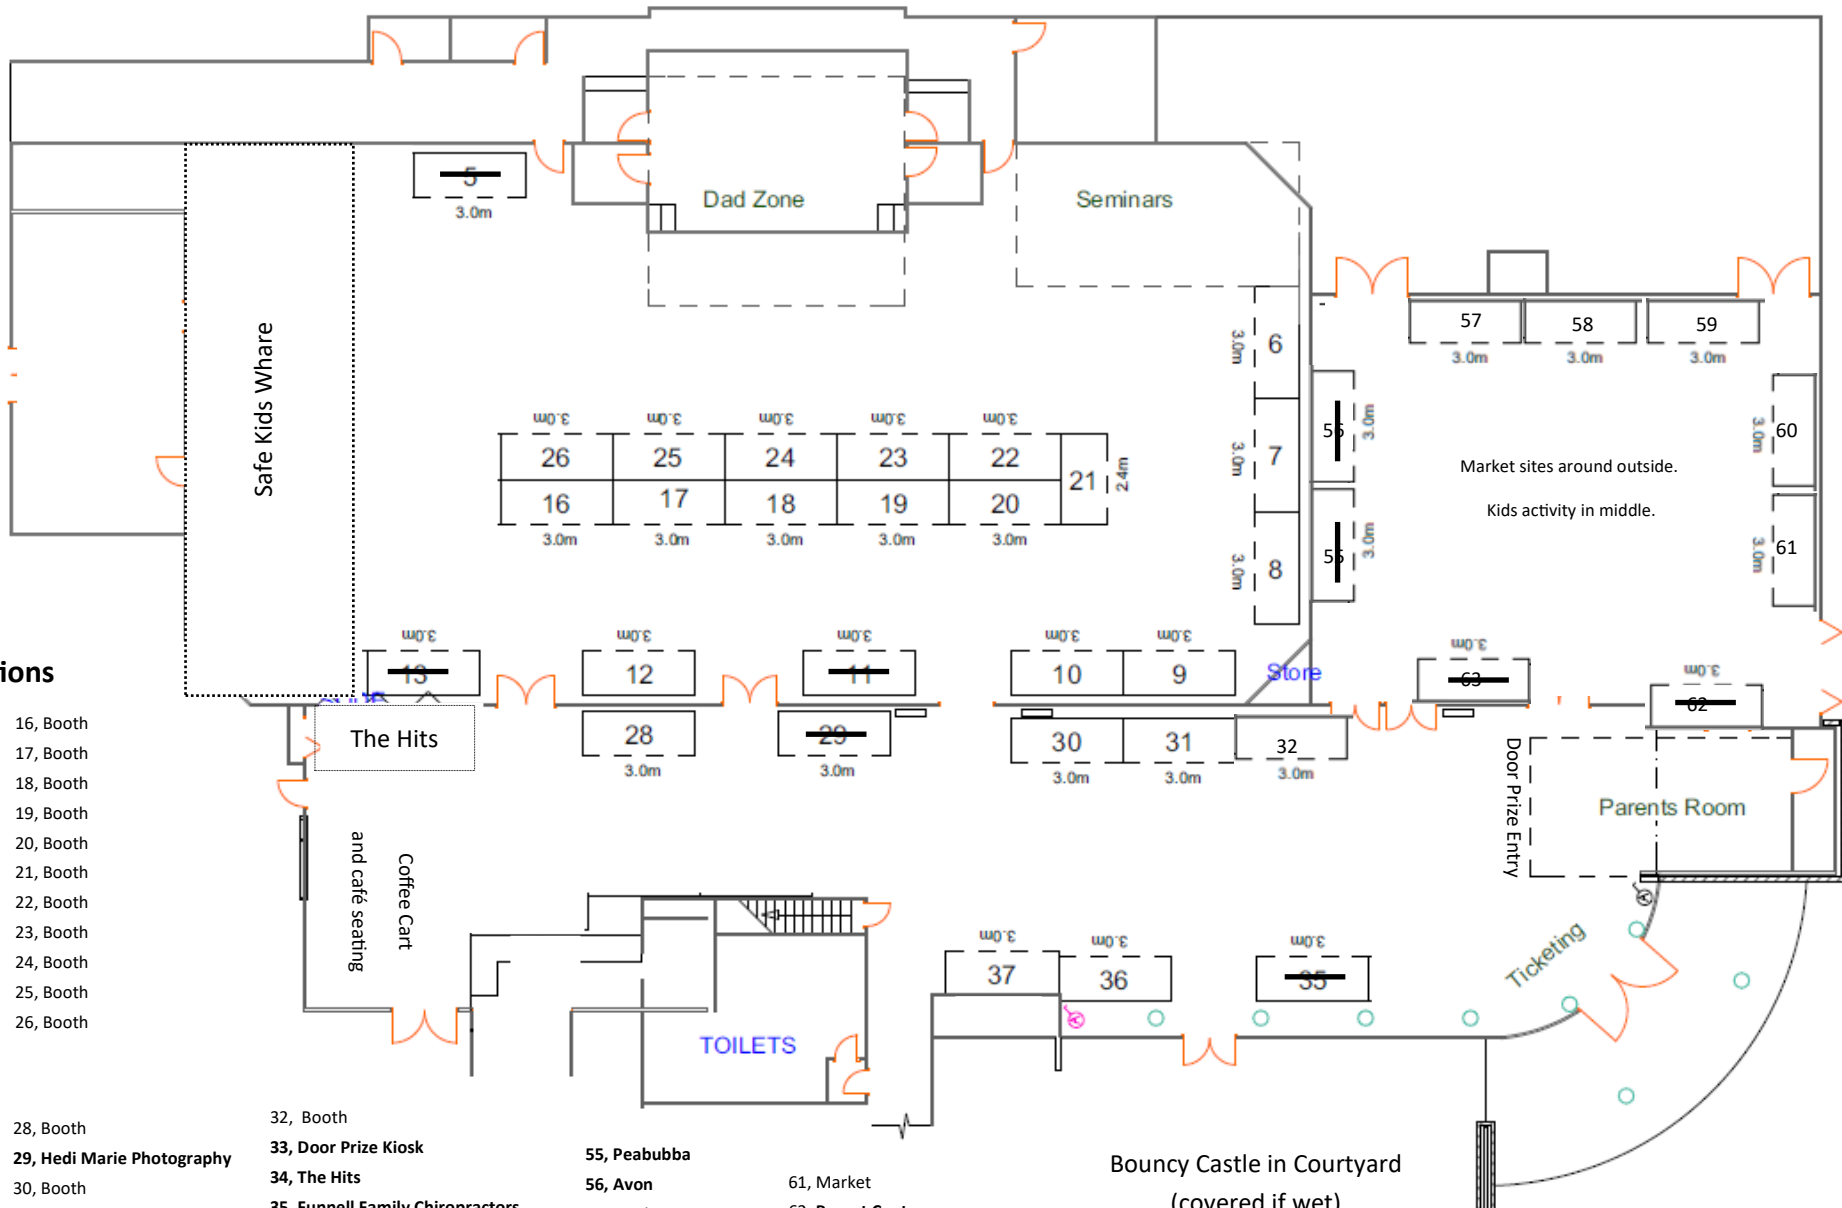

Tummy & Tots Expo 2018 Floor Plan—Distinction Rotorua Conference Centre

Site descriptions

- 1,2,3,4,14, Safe Kids Whare & collective groups
- 5, Plunket
- 6, Trestle
- 7, Trestle
- 8, Trestle
- 9, Trestle
- 10, Trestle
- 11, Express Baby
- 12, Trestle
- 13, HIPPY
- 16, Booth
- 17, Booth
- 18, Booth
- 19, Booth
- 20, Booth
- 21, Booth
- 22, Booth
- 23, Booth
- 24, Booth
- 25, Booth
- 26, Booth

- 28, Booth
- 29, Hedi Marie Photography
- 30, Booth
- 31, Booth
- 32, Booth
- 33, Door Prize Kiosk
- 34, The Hits
- 35, Funnell Family Chiropractors
- 36, Booth
- 37, Booth
- 38, Coffee Cart and Cafe
- 55, Peabubba
- 56, Avon
- 57, Market
- 58, Market
- 59, Market
- 60, Market
- 61, Market
- 62, Parent Centre
- 63, Le Leche League
- 64, Kids Activity
- 65, Bouncy Castle

Floor Plan is indicative only, final layout and placement is at the discretion of expo management in order to allow for best flow and use of space on final set up.